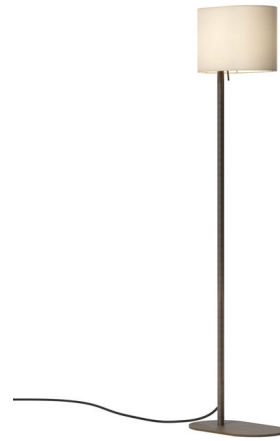

Lightology

lightology.com
866-954-4489
06-04-26

Project: _____
 Company: _____
 Location: _____ Fixture Type: _____
 SPEC #: **AST1260780**
 Approved On: _____ Approved By: _____

Venn Floor Lamp

By Astro Lighting

Description

With its sleek modernist design the Venn Floor Lamp provides a warm, ambient glow to seating areas, either in a residential or hospitality setting. Venn is ADA-compliant for use in hospitality guest rooms. On/off switch on lamp stem.

Shown in bronze / putty

With Stadium 300 Shade

Specifications

COLOR	Putty
BODY FINISH	Bronze
WATTAGE	12W
DIMMER	N/A
DIMENSIONS	16.69\"W x 61.02\"H x 9.21\"D
BULB NOT INCLUDED	1 x A19/Medium (E26)/12W/120V LED
COUNTRY OF ORIGIN	China