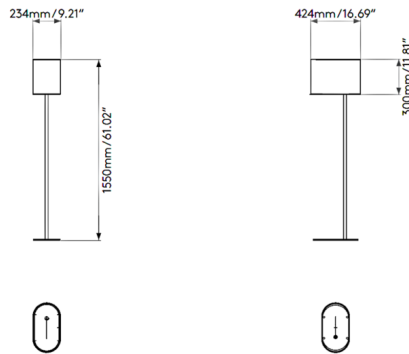

Shown in bronze / putty

With Stadium 300 Shade

Specifications

COLOR	Putty
BODY FINISH	Bronze
WATTAGE	12W
DIMMER	N/A
DIMENSIONS	16.69\"W x 61.02\"H x 9.21\"D
BULB NOT INCLUDED	1 x A19/Medium (E26)/12W/120V LED
COUNTRY OF ORIGIN	China