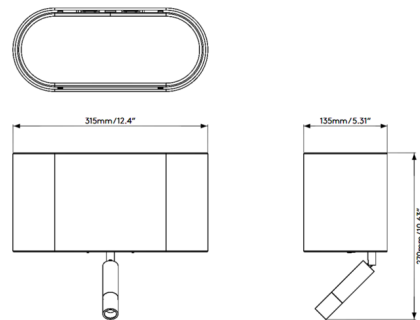

### Specifications

COLOR	Putty
BODY FINISH	Bronze
WATTAGE	16.8W
DIMMER	Not Dimmable
DIMENSIONS	12.4"W x 10.63"H x 5.31"D
BULB NOT INCLUDED	1 x A19/Medium (E26)/12W/120V LED
BULB NOT INCLUDED	1 x LED/4.8W/120V LED
COUNTRY OF ORIGIN	China