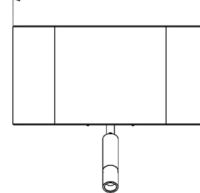

Description

With its sleek design, Venn provides a warm, ambient glow to any contemporary bedside. Includes a secondary 4.8 watt 2700K 90CRI LED reading light with 22.7 degree beam angle and 92.6 lumens. On/off switch for each light source on underside of canopy.

Shown in bronze / putty

With Stadium 160 Shade

315mm/12.4"

135mm/5.31"

270mm/10.63"

Specifications

COLOR	Putty
BODY FINISH	Bronze
WATTAGE	16.8W
DIMMER	Not Dimmable
DIMENSIONS	12.4"W x 10.63"H x 5.31"D
BULB NOT INCLUDED	1 x A19/Medium (E26)/12W/120V LED
BULB NOT INCLUDED	1 x LED/4.8W/120V LED
COUNTRY OF ORIGIN	China