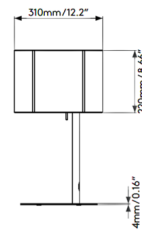

CLICK TO VIEW PRODUCT

Notes: