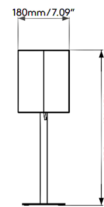

With Stadium 220 Shade

CLICK TO VIEW PRODUCT

Notes: