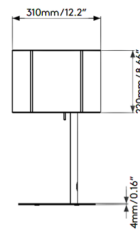

CLICK TO VIEW PRODUCT

Notes: