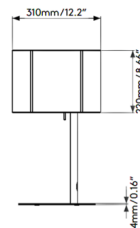

With Stadium 220 Shade