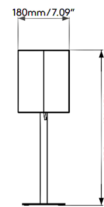

With Stadium 220 Shade