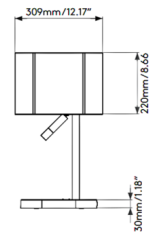

With Stadium 160 Shade