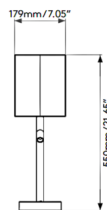

With Stadium 160 Shade