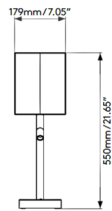

With Stadium 160 Shade