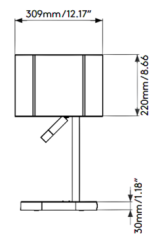

With Stadium 160 Shade