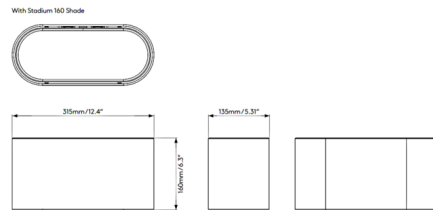

### Specifications

COLOR	Putty
BODY FINISH	Bronze
WATTAGE	12W
DIMMER	Standard 120V
DIMENSIONS	12.4"W x 6.3"H x 5.31"D
BULB NOT INCLUDED	1 x A19/Medium (E26)/12W/120V LED
COUNTRY OF ORIGIN	China

CLICK TO VIEW PRODUCT