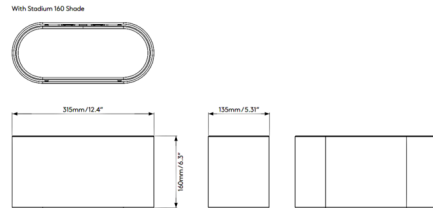

Description

With its sleek modernist design the Venn Wall Sconce provides a warm, ambient glow to any contemporary guest room or bedroom.

Shown in bronze / putty

Specifications

COLOR Putty
BODY FINISH Bronze
WATTAGE 12W
DIMMER Standard 120V
DIMENSIONS 12.4"W x 6.3"H x 5.31"D
BULB NOT INCLUDED 1 x A19/Medium (E26)/12W/120V LED
COUNTRY OF ORIGIN China