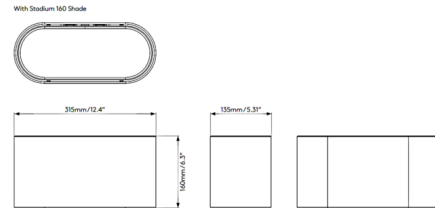

Description

With its sleek modernist design the Venn Wall Sconce provides a warm, ambient glow to any contemporary guest room or bedroom.

Shown in matt nickel / white

Specifications

COLOR	White
BODY FINISH	Matt Nickel
WATTAGE	12W
DIMMER	Standard 120V
DIMENSIONS	12.4"W x 6.3"H x 5.31"D
BULB NOT INCLUDED	1 x A19/Medium (E26)/12W/120V LED
COUNTRY OF ORIGIN	China