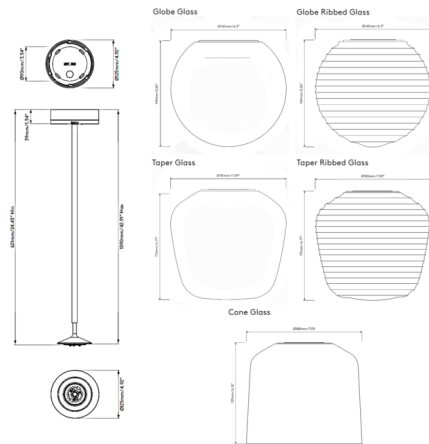

Description

Available in a variety of glass shade shape and color options, Nara is the ideal pendant light for mounting beside mirrors in hospitality or smaller residential bathrooms. Features a self-leveling design so that it will hang straight on uneven ceilings. Note: Metal trim on shade matches canopy finish.

Specifications

COLOR	White
BODY FINISH	Matte Black
WATTAGE	7.5W
DIMMER	Standard 120V
DIMENSIONS	6.3"W x 5.87"H
INTEGRATED LED MODULE	1 x LED/7.5W/120V LED
COUNTRY OF ORIGIN	China

Technical Information

PRODUCT DIMENSIONS	Stem Min/Max Overall Height: 24.45" / 42.91"
LAMP LIFE	55400 hours
COLOR RENDERING	90 CRI
LAMP COLOR	3000K
LUMENS/WATT	42.53
LUMINOUS FLUX	319 lumens

Shown in matte black / white

CLICK TO VIEW PRODUCT

Notes: