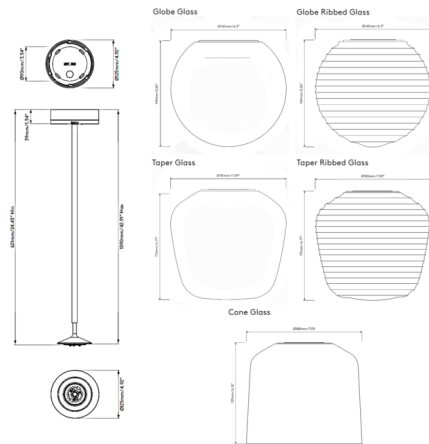

### Description

Available in a variety of glass shade shape and color options, Nara is the ideal pendant light for mounting beside mirrors in hospitality or smaller residential bathrooms. Features a self-leveling design so that it will hang straight on uneven ceilings. Note: Metal trim on shade matches canopy finish.

### Specifications

COLOR	White
BODY FINISH	Matte Black
WATTAGE	7.5W
DIMMER	Standard 120V
DIMENSIONS	6.3"W x 5.87"H
INTEGRATED LED MODULE	1 x LED/7.5W/120V LED
COUNTRY OF ORIGIN	China

### Technical Information

PRODUCT DIMENSIONS	Stem Min/Max Overall Height: 24.45" / 42.91"
LAMP LIFE	55400 hours
COLOR RENDERING	90 CRI
LAMP COLOR	3000K
LUMENS/WATT	42.53
LUMINOUS FLUX	319 lumens

Shown in matte black / white