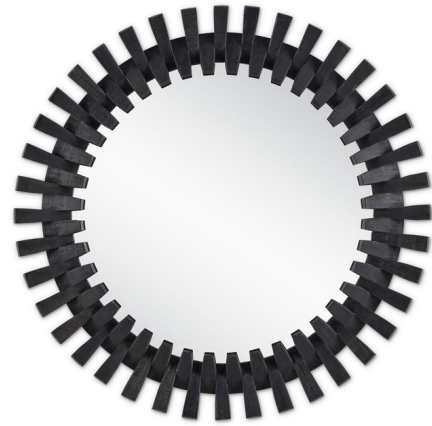

Lightology

lightology.com
866-954-4489
05-24-26

Project: _____

Company: _____

Location: _____ Fixture Type: _____

SPEC #: **CRC1261501**

Approved On: _____ Approved By: _____

Diza Round Mirror By Currey & Company

Description

The Diza Round Mirror has a profile that is just as interesting from the side as it is from the front. This is because the wood pieces, which taper and are fitted in by hand, splay outward on both the exterior and the interior of the mirror. The depth this creates will make the decorative mirror a commanding element in a space. Both the very subtle crackle effect created by the woodgrain and the shape are textural details.

Shown in black / mirror

Specifications

COLOR	Mirror
BODY FINISH	Black
WATTAGE	N/A
DIMMER	N/A
DIMENSIONS	48"W x 48"H x 3.5"D
BULB	N/A
COUNTRY OF ORIGIN	India

CLICK TO VIEW PRODUCT

Notes: