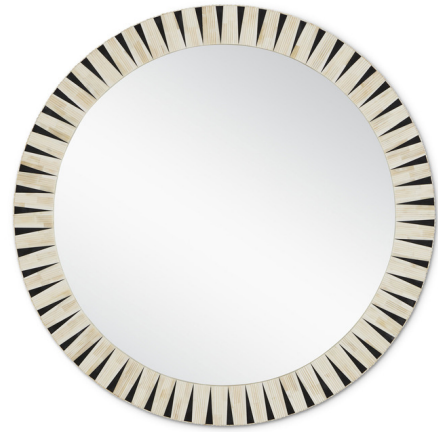

## Arvi Round Mirror By Currey & Company

### Description

The Arvi Round Mirror has a winning personality thanks to the dynamic mix of ivory bone and black composite that form an interlaced pattern. While the black pieces that narrow to a refined point are smooth, the bone sections have been carved in convex rows. The edges of the frame are also carved in larger convex shapes to add interest to the profile of the black and beige mirror.

Shown in black / natural / mirror

### Specifications

COLOR	Mirror
BODY FINISH	Black / Natural
WATTAGE	N/A
DIMMER	N/A
DIMENSIONS	41.75"W x 41.75"H x 1.25"D
BULB	N/A
COUNTRY OF ORIGIN	India

CLICK TO VIEW PRODUCT

Notes: