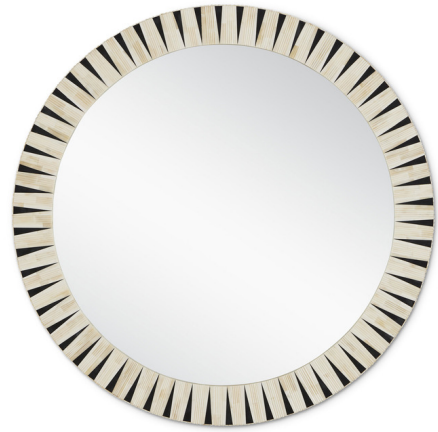

Lightology

lightology.com
866-954-4489
04-22-26

Project: _____

Company: _____

Location: _____ Fixture Type: _____

SPEC #: **CRC1261504**

Approved On: _____ Approved By: _____

Arvi Round Mirror By Currey & Company

Description

The Arvi Round Mirror has a winning personality thanks to the dynamic mix of ivory bone and black composite that form an interlaced pattern. While the black pieces that narrow to a refined point are smooth, the bone sections have been carved in convex rows. The edges of the frame are also carved in larger convex shapes to add interest to the profile of the black and beige mirror.

Shown in black / natural / mirror

Specifications

COLOR	Mirror
BODY FINISH	Black / Natural
WATTAGE	N/A
DIMMER	N/A
DIMENSIONS	41.75"W x 41.75"H x 1.25"D
BULB	N/A
COUNTRY OF ORIGIN	India

CLICK TO VIEW PRODUCT