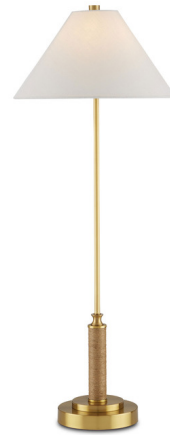

Lightology

lightology.com
866-954-4489
07-06-25

Project: _____

Company: _____

Location: _____ Fixture Type: _____

SPEC #: **CRC1261678**

Approved On: _____ Approved By: _____

Ippolito Console Table Lamp By Currey and Company

Description

Tom Caldwell created a light profile for the Ippolito Brass Console Lamp and wrapped a portion of the stem near the base in jute rope. The stacked base, the rings that flank the rope, the long thin stem, and the finial are in an antique brass finish. The off-white linen shade is a pale element on the dressy console lamp that was designed to be a decorative and functional accent in a space. On/off rocker switch.

Specifications

COLOR White
BODY FINISH Antique Brass
WATTAGE 60W
DIMMER N/A
DIMENSIONS 14"W x 36.5"H x 14"D
BULB NOT INCLUDED 1 x B10/Candelabra (E12)/60W/120V Incandescent
OTHER BULB OPTIONS 1 x B10/Candelabra (E12)/120V LED
COUNTRY OF ORIGIN China

Technical Information

PRODUCT DIMENSIONS Shade Dimensions: 7.5" x 4" x 14"

Shown in antique brass / white

CLICK TO VIEW PRODUCT

Notes: