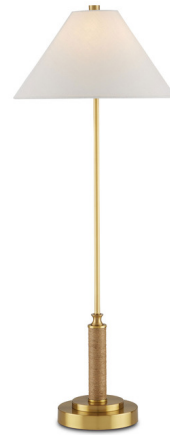

Lightology

lightology.com
866-954-4489
04-24-26

Project: _____

Company: _____

Location: _____ Fixture Type: _____

SPEC #: **CRC1261678**

Approved On: _____ Approved By: _____

Ippolito Console Table Lamp By Currey & Company

Description

Tom Caldwell created a light profile for the Ippolito Brass Console Lamp and wrapped a portion of the stem near the base in jute rope. The stacked base, the rings that flank the rope, the long thin stem, and the finial are in an antique brass finish. The off-white linen shade is a pale element on the dressy console lamp that was designed to be a decorative and functional accent in a space. On/off rocker switch.

Specifications

COLOR	White
BODY FINISH	Antique Brass
WATTAGE	60W
DIMMER	N/A
DIMENSIONS	14"W x 36.5"H x 14"D
BULB NOT INCLUDED	1 x B10/Candelabra (E12)/60W/120V Incandescent
OTHER BULB OPTIONS	1 x B10/Candelabra (E12)/120V LED
COUNTRY OF ORIGIN	China

Technical Information

PRODUCT DIMENSIONS	Shade Dimensions: 7.5" x 4" x 14"
--------------------	-----------------------------------

Shown in antique brass / white

CLICK TO VIEW PRODUCT

Notes: