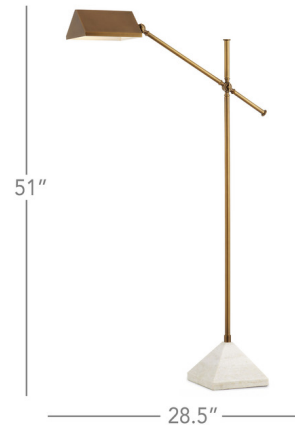

By Currey & Company

Description

With its base made of a solid pyramid of marble, the Repertoire Floor Lamp is adjustable at the shade and the arm for the ultimate in flexibility. The antique brass-finished metal is a warm contrast to the pale white marble. Though the shape of the shade brings the gold floor lamp a nostalgic touch, the contemporary design with its seriously thin profile has an ultra modern feel to it. On/off foot switch.

Specifications

COLOR White
BODY FINISH Antique Brass
WATTAGE 7W
DIMMER N/A
DIMENSIONS 28.5"W x 51"H x 8.5"D
BULB NOT INCLUDED 1 x A19/Medium (E26)/7W/120V Incandescent
OTHER BULB OPTIONS 1 x A19/Medium (E26)/120V LED
COUNTRY OF ORIGIN China

Technical Information

PRODUCT DIMENSIONS Adjustable Height: 48" to 58.5"

Shown in antique brass / white

CLICK TO VIEW PRODUCT

Notes: