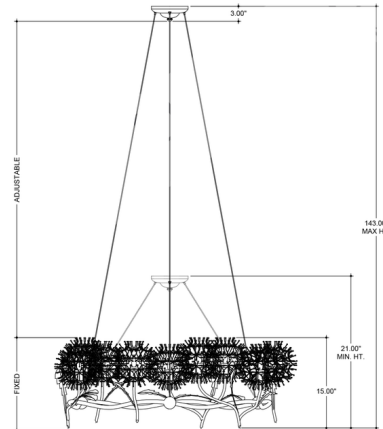

Specifications

COLOR	N/A
BODY FINISH	Contemporary Gold & Silver Leaf
WATTAGE	540W
DIMMER	Standard 120V
DIMENSIONS	38.5"W x 15"H
BULB NOT INCLUDED	9 x G16.5/Candelabra (E12)/60W/120V Incandescent
OTHER BULB OPTIONS	9 x G16.5/Candelabra (E12)/120V LED
COUNTRY OF ORIGIN	Philippines

Technical Information

PRODUCT DIMENSIONS	Adjustable Height: 21" to 143"
--------------------	--------------------------------

Shown in contemporary gold & silver leaf

CLICK TO VIEW PRODUCT

Notes: