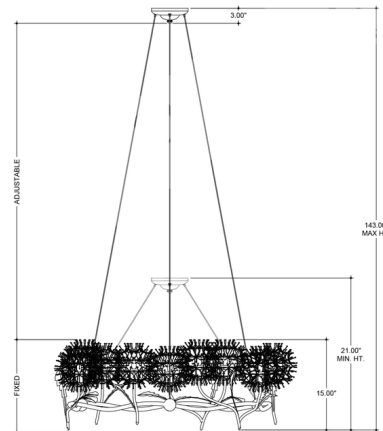

### Specifications

COLOR	N/A
BODY FINISH	Contemporary Gold & Silver Leaf
WATTAGE	540W
DIMMER	Standard 120V
DIMENSIONS	38.5"W x 15"H
BULB NOT INCLUDED	9 x G16.5/Candelabra (E12)/60W/120V Incandescent
OTHER BULB OPTIONS	9 x G16.5/Candelabra (E12)/120V LED
COUNTRY OF ORIGIN	Philippines

### Technical Information

PRODUCT DIMENSIONS	Adjustable Height: 21" to 143"
--------------------	--------------------------------

Shown in contemporary gold & silver leaf

CLICK TO VIEW PRODUCT

Notes: