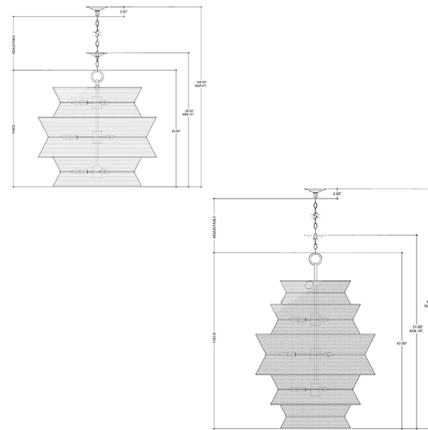

Description

The Phebe Tiered Chandelier is a dynamic design by Clarence Mallari that showcases the talents of our weavers and his own skill at working with natural materials. The chandelier has such a cohesive appearance because the circular wire frames are wrapped in the same material, then the entire fixture has been bleached. The vanilla finish of the hardware keeps the design light and airy. Clarence was inspired by a natural material story when he designed the Phebe.

Shown in vanilla / bleach

Specifications

COLOR	Bleach
BODY FINISH	Vanilla
WATTAGE	540W
DIMMER	Standard 120V
DIMENSIONS	32"W x 32"H
BULB NOT INCLUDED	9 x B10/Candelabra (E12)/60W/120V Incandescent
OTHER BULB OPTIONS	9 x B10/Candelabra (E12)/120V LED
COUNTRY OF ORIGIN	Philippines