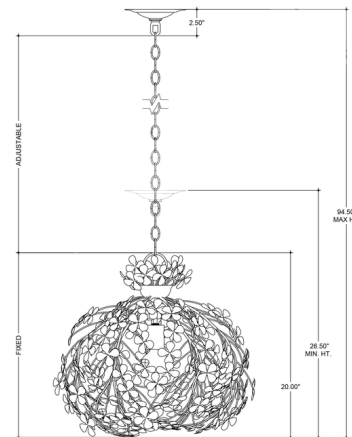

Lightology

lightology.com
866-954-4489
05-22-26

Project: _____

Company: _____

Location: _____ Fixture Type: _____

SPEC #: **CRC1261734**

Approved On: _____ Approved By: _____

Cloverfield Pendant By Currey & Company

Description

Bring a bit of good luck to a space with the Cloverfield Pendant, which has a flowing design inspired by the shamrock. Made of steel, the whimsical gold pendant marries a pair of gold finishes to give it texture and depth. Bringing nature indoors without sacrificing sophistication is one of the benefits of choosing a light fixture that has an elemental theme but rendered in our fine metal and finish work.

Shown in contemporary gold leaf

Specifications

COLOR N/A
BODY FINISH Contemporary Gold Leaf
WATTAGE 9W
DIMMER Standard 120V
DIMENSIONS 23\"W x 20\"H
BULB NOT INCLUDED 1 x G16.5/Medium (E26)/9W/120V LED
COUNTRY OF ORIGIN Philippines

Technical Information

PRODUCT DIMENSIONS Adjustable Height: 26.5\" to 94.5\"

CLICK TO VIEW PRODUCT

Notes: