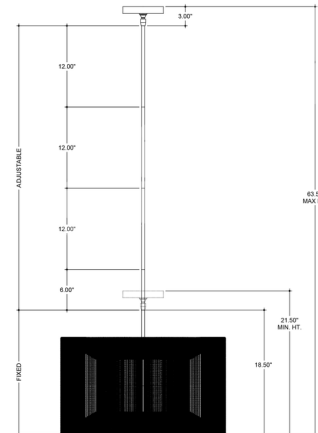

Specifications

COLOR Natural
BODY FINISH Beige
WATTAGE 36W
DIMMER Standard 120V
DIMENSIONS 22.25"W x 18.5"H
BULB NOT INCLUDED 4 x B10/Candelabra (E12)/9W/120V Incandescent
OTHER BULB OPTIONS 4 x B10/Candelabra (E12)/120V LED
COUNTRY OF ORIGIN Philippines

Technical Information

PRODUCT DIMENSIONS Downrod Lengths: 6,12,12,12" included.

Shown in beige / natural

CLICK TO VIEW PRODUCT

Notes: