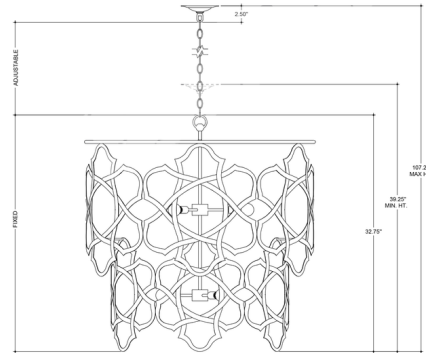

By Currey & Company

Description

The Mauresque Chandelier offers a taste of grandeur, with its artfully crafted open tiered shade composed of wrought iron bands finished in Bronze Gold on the exterior and Gold Leaf on the interior.

Shown in bronze gold / gold leaf

Specifications

| | |
|--------------------|--|
| COLOR | Gold Leaf |
| BODY FINISH | Bronze Gold |
| WATTAGE | 360W |
| DIMMER | Standard 120V |
| DIMENSIONS | 32.25\"W x 32.75\"H |
| BULB NOT INCLUDED | 6 x G16.5/Medium (E26)/60W/120V Incandescent |
| OTHER BULB OPTIONS | 6 x G16.5/Medium (E26)/120V LED |
| COUNTRY OF ORIGIN | Philippines |