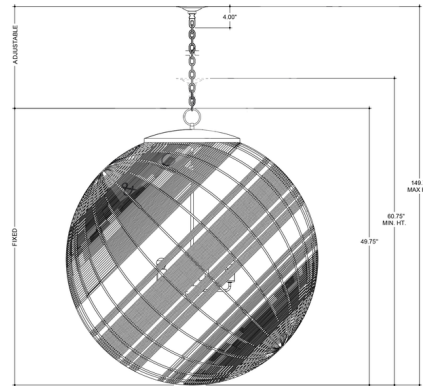

### Specifications

COLOR . . . . . Blue  
 BODY FINISH . . . . . Khaki  
 WATTAGE . . . . . 300W  
 DIMMER . . . . . Standard 120V  
 DIMENSIONS . . . . . 48"W x 49.75"H  
 BULB NOT INCLUDED . . . . . 5 x A19/Medium (E26)/60W/120V Incandescent  
 OTHER BULB OPTIONS . . . . . 5 x A19/Medium (E26)/120V LED  
 COUNTRY OF ORIGIN . . . . . Philippines

### Technical Information

PRODUCT DIMENSIONS . . . . . Adjustable Height: 60.75" to 149.75"

Shown in khaki / blue

CLICK TO VIEW PRODUCT

Notes: