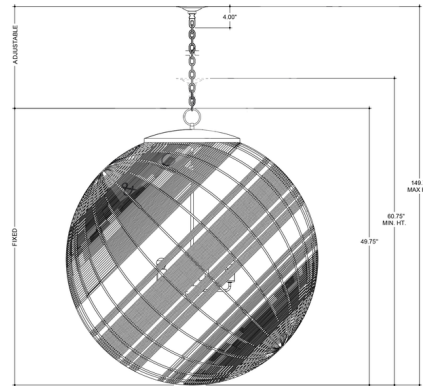

Specifications

COLOR Blue
 BODY FINISH Khaki
 WATTAGE 300W
 DIMMER Standard 120V
 DIMENSIONS 48"W x 49.75"H
 BULB NOT INCLUDED 5 x A19/Medium (E26)/60W/120V Incandescent
 OTHER BULB OPTIONS 5 x A19/Medium (E26)/120V LED
 COUNTRY OF ORIGIN Philippines

Technical Information

PRODUCT DIMENSIONS Adjustable Height: 60.75" to 149.75"

Shown in khaki / blue

CLICK TO VIEW PRODUCT

Notes: