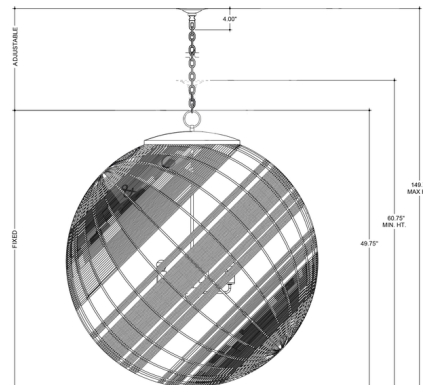

Specifications

COLOR	Blue
BODY FINISH	Khaki
WATTAGE	300W
DIMMER	Standard 120V
DIMENSIONS	48"W x 49.75"H
BULB NOT INCLUDED	5 x A19/Medium (E26)/60W/120V Incandescent
OTHER BULB OPTIONS	5 x A19/Medium (E26)/120V LED
COUNTRY OF ORIGIN	Philippines

Technical Information

PRODUCT DIMENSIONS Adjustable Height: 60.75" to 149.75"

Shown in khaki / blue

CLICK TO VIEW PRODUCT

Notes: