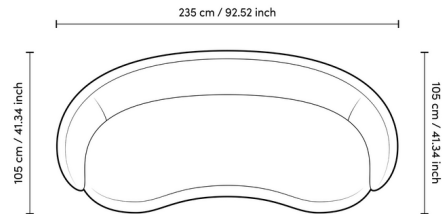

Shown in lyssa off-white / black

Specifications

COLOR	Black
BODY FINISH	Lyssa Off-White
WATTAGE	N/A
DIMMER	N/A
DIMENSIONS	92.52"W x 29.13"H x 41.34"D
BULB	N/A
COUNTRY OF ORIGIN	China

CLICK TO VIEW PRODUCT