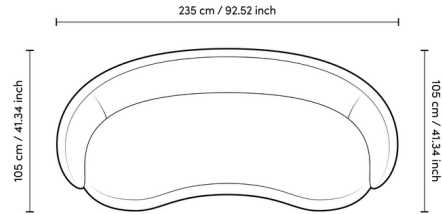

### Specifications

COLOR	Black
BODY FINISH	Lyssa Off-White
WATTAGE	N/A
DIMMER	N/A
DIMENSIONS	92.52"W x 29.13"H x 41.34"D
BULB	N/A
COUNTRY OF ORIGIN	China

CLICK TO VIEW PRODUCT

Notes: