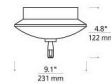

### Specifications

|             |                        |
|-------------|------------------------|
| COLOR       | N/A                    |
| BODY FINISH | Satin Nickel           |
| WATTAGE     | 300W                   |
| DIMMER      | Low Voltage Electronic |
| DIMENSIONS  | 9.1"W x 4.8"H          |
| BULB        | N/A                    |