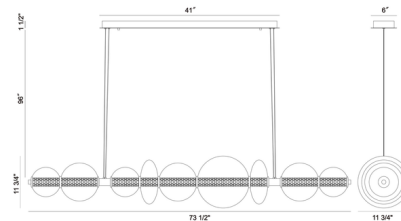

Shown in chrome / clear

Specifications

COLOR Clear
 BODY FINISH Chrome
 WATTAGE 46W
 DIMMER Standard 120V
 DIMENSIONS 56"L x 12"W x 12"H
 INTEGRATED LED MODULE 1 x LED/46W/120V LED
 COUNTRY OF ORIGIN China