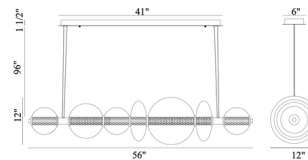

Shown in chrome / clear

Specifications

COLOR Clear
 BODY FINISH Chrome
 WATTAGE 46W
 DIMMER Standard 120V
 DIMENSIONS 56"L x 12"W x 12"H
 INTEGRATED LED MODULE 1 x LED/46W/120V LED
 COUNTRY OF ORIGIN China