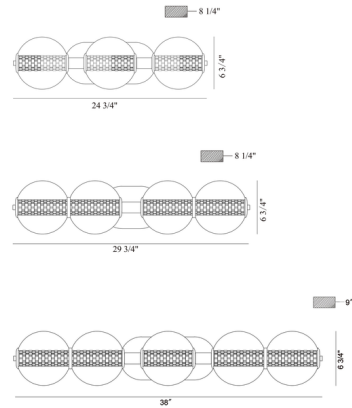

Lightology

lightology.com
866-954-4489
05-25-26

Project: _____

Company: _____

Location: _____ Fixture Type: _____

SPEC #: **EUFI263167**

Approved On: _____ Approved By: _____

Atomo Bathroom Vanity Light By Eurofase

Description

The Atomo Bathroom Vanity Light combines faceted crystal gears with clear glass globes, offering a distinctive modern update for your space. The crystal and glass refract the light, creating unique effects across the walls and ceiling. This light is not only suitable for bathrooms, but also sets a beautiful tone in a living room or dining area.

Specifications

COLOR . . . . . Clear
BODY FINISH . . . . . Chrome
WATTAGE 13W
DIMMER . . . . . Standard 120V
DIMENSIONS . . . . . 24.75"W x 6.75"H x 8.25"D
INTEGRATED LED MODULE . . . . . 3 x LED/4.33W/120V LED
COUNTRY OF ORIGIN . . . . . China

Technical Information

LAMP LIFE . . . . . 20000 hours
COLOR RENDERING . . . . . 90 CRI
LAMP COLOR 3000K
LUMENS/WATT 267.90
LUMINOUS FLUX . . . . . 1160 lumens

Shown in chrome / clear

CLICK TO VIEW PRODUCT

Notes: