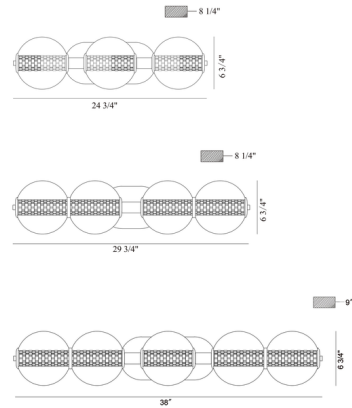

Lightology

lightology.com
866-954-4489
04-21-26

Project: _____

Company: _____

Location: _____ Fixture Type: _____

SPEC #: **EUFI263168**

Approved On: _____ Approved By: _____

Atomo Bathroom Vanity Light By Eurofase

Description

The Atomo Bathroom Vanity Light combines faceted crystal gears with clear glass globes, offering a distinctive modern update for your space. The crystal and glass refract the light, creating unique effects across the walls and ceiling. This light is not only suitable for bathrooms, but also sets a beautiful tone in a living room or dining area.

Specifications

COLOR	Clear
BODY FINISH	Gold
WATTAGE	13W
DIMMER	Standard 120V
DIMENSIONS	24.75"W x 6.75"H x 8.25"D
INTEGRATED LED MODULE	3 x LED/4.33W/120V LED
COUNTRY OF ORIGIN	China

Technical Information

LAMP LIFE	20000 hours
COLOR RENDERING	90 CRI
LAMP COLOR	3000K
LUMENS/WATT	267.90
LUMINOUS FLUX	1160 lumens

Shown in gold / clear

CLICK TO VIEW PRODUCT

Notes: