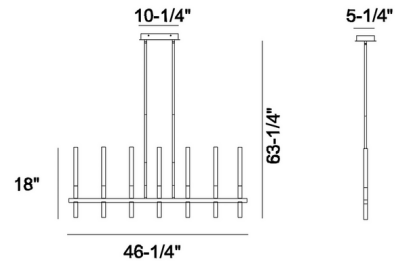

CLICK TO VIEW PRODUCT

Notes: