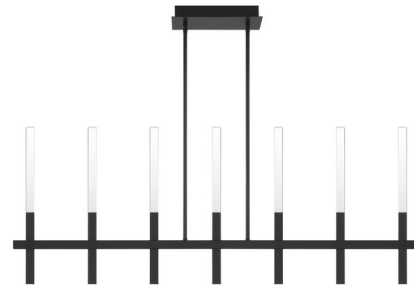

Lightology

lightology.com
866-954-4489
07-06-26

Project: _____

Company: _____

Location: _____ Fixture Type: _____

SPEC #: **EUF1263171**

Approved On: _____ Approved By: _____

Benicio 7-Light Linear Chandelier

By Eurofase

Description

The Benicio 7-Light Linear Chandelier delivers modern style and brilliant illumination with its row of rectangular crystal prisms lit by integrated LEDs. It casts an uplight and downlight, and refractions across wall and ceiling surfaces create enchanting visual effects. The sleek, geometric silhouette is perfect for luxurious and contemporary spaces.

Specifications

COLOR . . . . . Clear
BODY FINISH . . . . . Black
WATTAGE 37.8W
DIMMER . . . . . Standard 120V
DIMENSIONS . . . . . 46.25"L x 18"H
INTEGRATED LED MODULE . . . . . 7 x LED/5.4W/120V LED
COUNTRY OF ORIGIN . . . . . China

Technical Information

LAMP LIFE . . . . . 20000 hours
COLOR RENDERING . . . . . 90 CRI
LAMP COLOR 3000K
LUMENS/WATT 273.33
LUMINOUS FLUX . . . . . 1476 lumens

Shown in black / clear