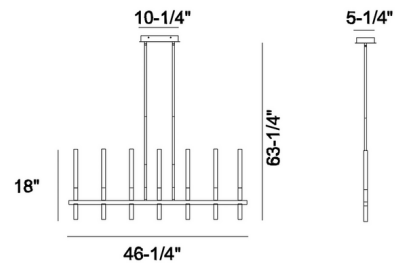

Specifications

COLOR Clear
BODY FINISH Black
WATTAGE 37.8W
DIMMER Standard 120V
DIMENSIONS 46.25"L x 18"H
INTEGRATED LED MODULE 7 x LED/5.4W/120V LED
COUNTRY OF ORIGIN China

Technical Information

LAMP LIFE 20000 hours
COLOR RENDERING 90 CRI
LAMP COLOR 3000K
LUMENS/WATT 273.33
LUMINOUS FLUX 1476 lumens

Shown in black / clear

CLICK TO VIEW PRODUCT

Notes: