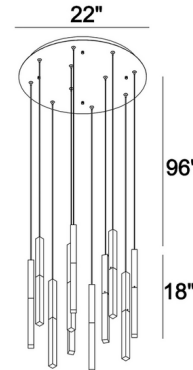

Specifications

COLOR Clear
BODY FINISH Black / Gold
WATTAGE 27.5W
DIMMER Standard 120V
DIMENSIONS 22"W x 18"H
INTEGRATED LED MODULE 11 x LED/2.5W/120V LED
COUNTRY OF ORIGIN China

Technical Information

LAMP LIFE 20000 hours
COLOR RENDERING 90 CRI
LAMP COLOR 3000K
LUMENS/WATT 419.60
LUMINOUS FLUX 1049 lumens

Shown in black / gold / clear

CLICK TO VIEW PRODUCT

Notes: