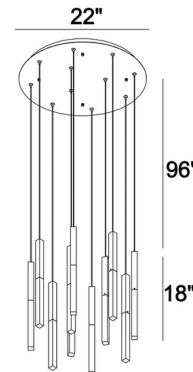

Specifications

COLOR Clear
BODY FINISH Black / Gold
WATTAGE 27.5W
DIMMER Standard 120V
DIMENSIONS 22"W x 18"H
INTEGRATED LED MODULE 11 x LED/2.5W/120V LED
COUNTRY OF ORIGIN China

Technical Information

LAMP LIFE 20000 hours
COLOR RENDERING 90 CRI
LAMP COLOR 3000K
LUMENS/WATT 419.60
LUMINOUS FLUX 1049 lumens

Shown in black / gold / clear

CLICK TO VIEW PRODUCT

Notes: