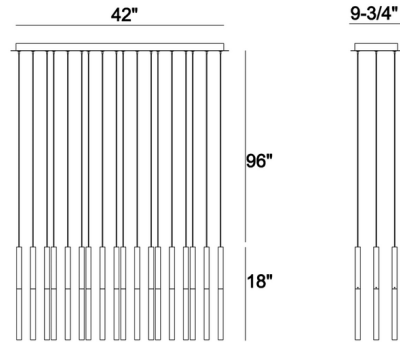

Specifications

COLOR Clear
BODY FINISH Nickel
WATTAGE 56.7W
DIMMER Standard 120V
DIMENSIONS 42"L x 9.75"W x 18"H
INTEGRATED LED MODULE 18 x LED/3.15W/120V LED
COUNTRY OF ORIGIN China

Technical Information

LAMP LIFE 20000 hours
COLOR RENDERING 90 CRI
LAMP COLOR 3000K
LUMENS/WATT 678.10
LUMINOUS FLUX 2136 lumens

Shown in nickel / clear

CLICK TO VIEW PRODUCT

Notes: