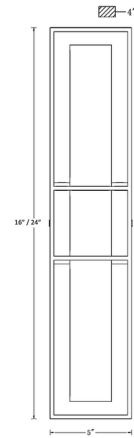

CLICK TO VIEW PRODUCT

Notes: