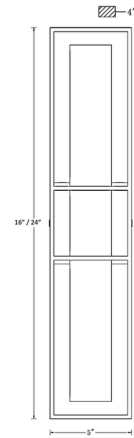

Description

Organic and industrial have been combined with the softness of alabaster panels surrounded by a metal frame on the Blakley Wall Sconce. IP44 rated for outdoor locations.

Specifications

COLOR Alabaster
BODY FINISH Black
WATTAGE 15W
DIMMER Standard 120V
DIMENSIONS 5"W x 16"H x 4"D
INTEGRATED LED MODULE 1 x LED/15W/120V LED
COUNTRY OF ORIGIN China

Technical Information

LAMP LIFE 20000 hours
BEAM ANGLE 360°
COLOR RENDERING 90 CRI
LAMP COLOR 3000K
LUMENS/WATT 36.00
LUMINOUS FLUX 540 lumens

Shown in black / alabaster

CLICK TO VIEW PRODUCT

Notes: