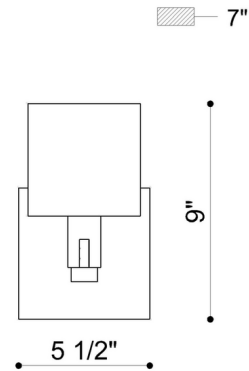

### Specifications

COLOR	Clear
BODY FINISH	Black
WATTAGE	6W
DIMMER	Standard 120V
DIMENSIONS	5.5"W x 9"H x 7"D
BULB NOT INCLUDED	1 x B10/Candelabra (E12)/6W/120V LED
COUNTRY OF ORIGIN	China

CLICK TO VIEW PRODUCT