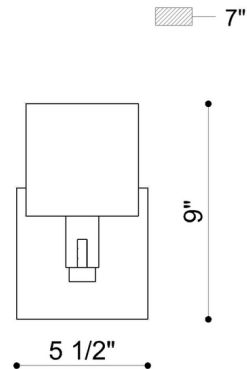

### Specifications

COLOR	Clear
BODY FINISH	Black
WATTAGE	6W
DIMMER	Standard 120V
DIMENSIONS	5.5"W x 9"H x 7"D
BULB NOT INCLUDED	1 x B10/Candelabra (E12)/6W/120V LED
COUNTRY OF ORIGIN	China

CLICK TO VIEW PRODUCT