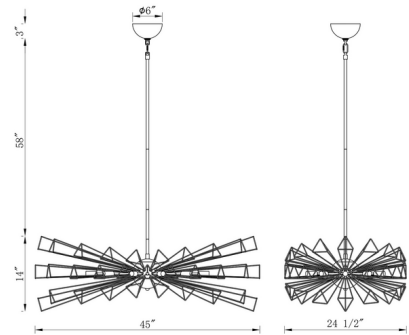

Specifications

COLOR	N/A
BODY FINISH	Gold
WATTAGE	90W
DIMMER	Standard 120V
DIMENSIONS	45"W x 14"H x 24.5"D
BULB NOT INCLUDED	10 x B10/Candelabra (E12)/9W/120V LED
COUNTRY OF ORIGIN	China

CLICK TO VIEW PRODUCT

Notes: