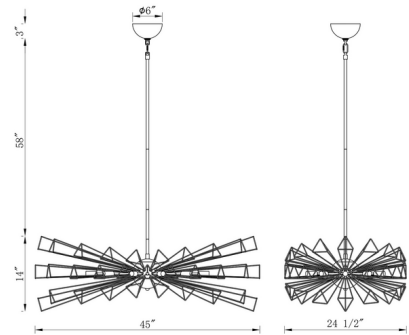

### Specifications

COLOR	N/A
BODY FINISH	Gold
WATTAGE	90W
DIMMER	Standard 120V
DIMENSIONS	45"W x 14"H x 24.5"D
BULB NOT INCLUDED	10 x B10/Candelabra (E12)/9W/120V LED
COUNTRY OF ORIGIN	China

CLICK TO VIEW PRODUCT