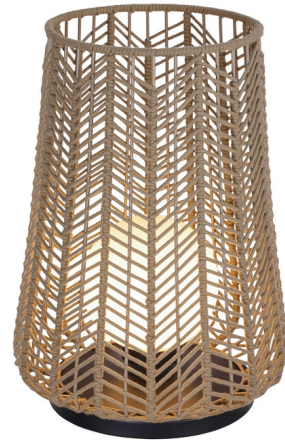

Lightology

lightology.com
866-954-4489
04-25-26

Project: _____

Company: _____

Location: _____ Fixture Type: _____

SPEC #: **EUFI263196**

Approved On: _____ Approved By: _____

Elice Outdoor Floor Lamp By Eurofase

Description

Create a warm, welcoming ambiance in your space with the Elice Outdoor Floor Lamp. Woven khaki brown cord is wrapped around a gently curved powder coated frame for an organic, casual look. The lamp casts a diffused ambient light, perfect for a range of outdoor or indoor spaces, from backyards and porches to living rooms and bedrooms.

Shown in black / khaki

Specifications

COLOR	Khaki
BODY FINISH	Black
WATTAGE	9W
DIMMER	N/A
DIMENSIONS	16.25"W x 22.25"H
BULB NOT INCLUDED	1 x A19/Medium (E26)/9W/120V LED
COUNTRY OF ORIGIN	India

CLICK TO VIEW PRODUCT