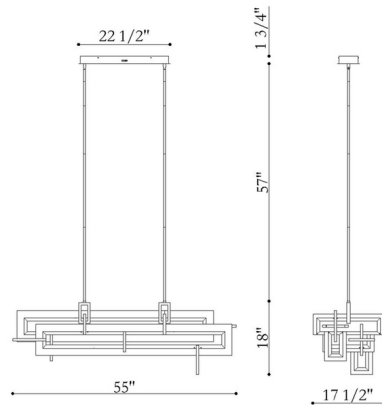

CLICK TO VIEW PRODUCT

Notes: