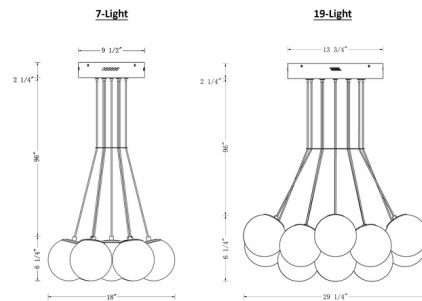

CLICK TO VIEW PRODUCT

Notes: