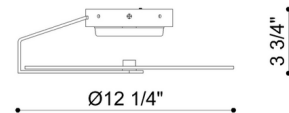

CLICK TO VIEW PRODUCT

Notes: