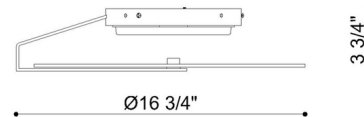

CLICK TO VIEW PRODUCT

Notes: