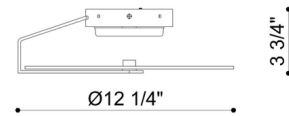

CLICK TO VIEW PRODUCT

Notes: