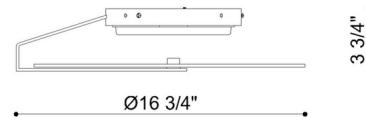

CLICK TO VIEW PRODUCT

Notes: