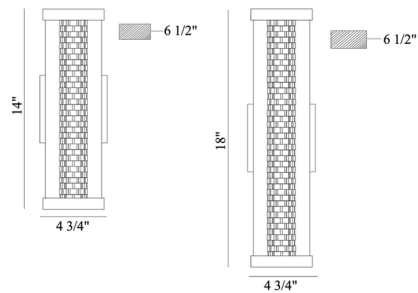

CLICK TO VIEW PRODUCT

Notes: