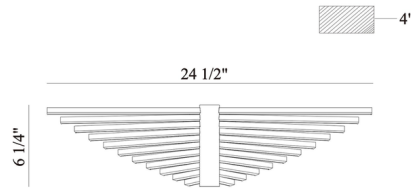

Specifications

COLOR N/A
BODY FINISH White
WATTAGE 26W
DIMMER Standard 120V
DIMENSIONS 24.5"W x 6.25"H x 4"D
INTEGRATED LED MODULE 1 x LED/26W/120V LED
COUNTRY OF ORIGIN China

Technical Information

LAMP LIFE 20000 hours
COLOR RENDERING 90 CRI
LAMP COLOR 3000K
LUMENS/WATT 7.15
LUMINOUS FLUX 186 lumens

Shown in white

CLICK TO VIEW PRODUCT

Notes: