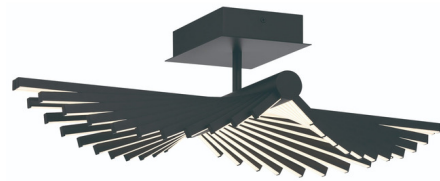

Lightology

lightology.com
866-954-4489
04-25-26

Project: _____

Company: _____

Location: _____ Fixture Type: _____

SPEC #: **EUF1263224**

Approved On: _____ Approved By: _____

Seraph Semi Flush Ceiling Light By Eurofase

Description

Inspired by the Milwaukee Art Museum, the Seraph Semi Flush Ceiling Light is a compelling display of form and motion. Its slatted wing-like structure is lined with LED lights, delivering bright downward illumination. This fixture is an eye-catching piece ideal for modern dining rooms, bedrooms, or entryways.

Shown in black

Specifications

COLOR N/A
BODY FINISH Black
WATTAGE 45W
DIMMER Standard 120V
DIMENSIONS 24.5"W x 6.75"H x 11.25"D
INTEGRATED LED MODULE 1 x LED/45W/120V LED
COUNTRY OF ORIGIN China

Technical Information