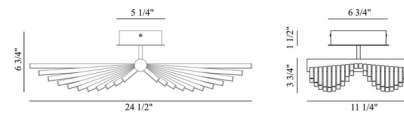

Description

Inspired by the Milwaukee Art Museum, the Seraph Semi Flush Ceiling Light is a compelling display of form and motion. Its slatted wing-like structure is lined with LED lights, delivering bright downward illumination. This fixture is an eye-catching piece ideal for modern dining rooms, bedrooms, or entryways.

Shown in black

Specifications

COLOR N/A
BODY FINISH Black
WATTAGE 45W
DIMMER Standard 120V
DIMENSIONS 24.5"W x 6.75"H x 11.25"D
INTEGRATED LED MODULE 1 x LED/45W/120V LED
COUNTRY OF ORIGIN China

Technical Information