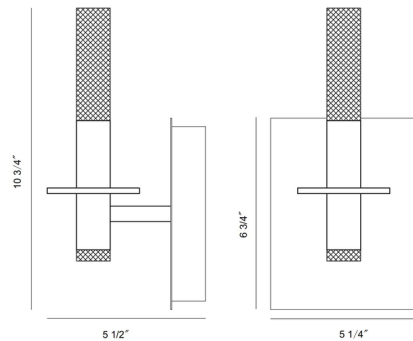

CLICK TO VIEW PRODUCT

Notes: