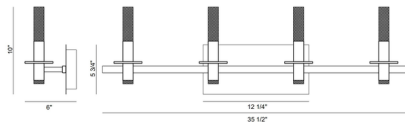

CLICK TO VIEW PRODUCT

Notes: