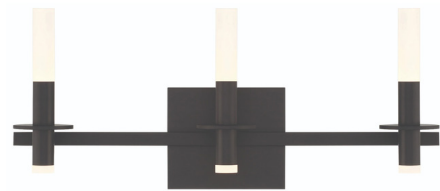

Lightology

lightology.com
866-954-4489
04-25-26

Project: _____

Company: _____

Location: _____ Fixture Type: _____

SPEC #: **EUF1263231**

Approved On: _____ Approved By: _____

Torna Bathroom Vanity Light

By Eurofase

Description

The Torna Bathroom Vanity Light is a modern rendering of the classic candelabra luminaire. Sleek lamp holders with bobeches hold slim LED tubes that take the place of candle flames. Blending historic allure with modern style and technology, this light is a welcome addition for contemporary bathrooms and vanity areas.

Specifications

COLOR . . . . . White
BODY FINISH . . . . . Black
WATTAGE 22W
DIMMER . . . . . Standard 120V
DIMENSIONS . . . . . 23.5"W x 10.25"H x 6"D
INTEGRATED LED MODULE . . . . . 3 x LED/7.33W/120V LED
COUNTRY OF ORIGIN . . . . . China

Technical Information

LAMP LIFE . . . . . 50000 hours
COLOR RENDERING . . . . . 90 CRI
LAMP COLOR 3000K
LUMENS/WATT 105.87
LUMINOUS FLUX . . . . . 776 lumens

Shown in black / white