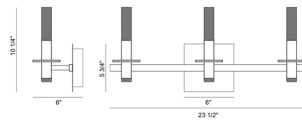

CLICK TO VIEW PRODUCT

Notes: