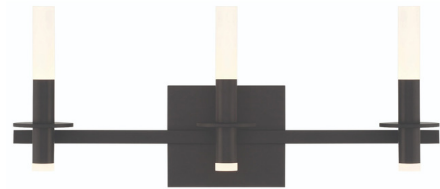

Lightology

lightology.com
866-954-4489
06-19-26

Project: _____

Company: _____

Location: _____ Fixture Type: _____

SPEC #: **EUF1263231**

Approved On: _____ Approved By: _____

Torna Bathroom Vanity Light

By Eurofase

Description

The Torna Bathroom Vanity Light is a modern rendering of the classic candelabra luminaire. Sleek lamp holders with bobeches hold slim LED tubes that take the place of candle flames. Blending historic allure with modern style and technology, this light is a welcome addition for contemporary bathrooms and vanity areas.

Specifications

COLOR . . . . . White
BODY FINISH . . . . . Black
WATTAGE 22W
DIMMER . . . . . Standard 120V
DIMENSIONS . . . . . 23.5"W x 10.25"H x 6"D
INTEGRATED LED MODULE . . . . . 3 x LED/7.33W/120V LED
COUNTRY OF ORIGIN . . . . . China

Technical Information

LAMP LIFE . . . . . 50000 hours
COLOR RENDERING . . . . . 90 CRI
LAMP COLOR 3000K
LUMENS/WATT 105.87
LUMINOUS FLUX . . . . . 776 lumens

Shown in black / white