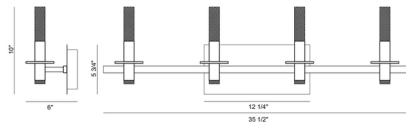

CLICK TO VIEW PRODUCT

Notes: