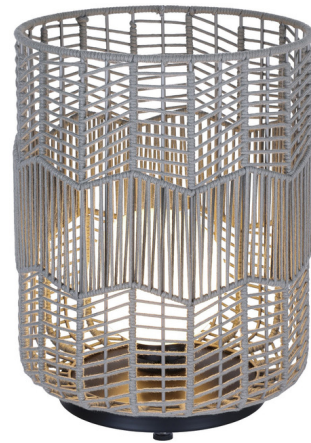

Lightology

lightology.com
866-954-4489
04-25-26

Project: _____

Company: _____

Location: _____ Fixture Type: _____

SPEC #: **EUF1263233**

Approved On: _____ Approved By: _____

Wallis Outdoor Floor Lamp

By Eurofase

Description

The Wallis Outdoor Floor Lamp turns your space into a cozy, welcoming environment. Gray cord is woven in varying patterns around a powder coated frame, creating a casual look with an artisanal touch. The lamp casts a diffused ambient light, perfect for a range of outdoor or indoor spaces from backyards and porches to living rooms and bedrooms.

Shown in grey / grey

Specifications

COLOR	Grey
BODY FINISH	Grey
WATTAGE	9W
DIMMER	N/A
DIMENSIONS	16.25"W x 21.5"H
BULB NOT INCLUDED	1 x A19/Medium (E26)/9W/120V LED
COUNTRY OF ORIGIN	India

CLICK TO VIEW PRODUCT