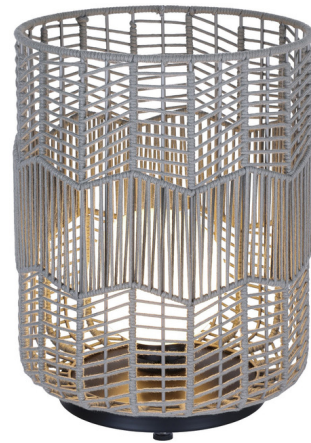

Lightology

lightology.com
866-954-4489
07-07-26

Project: _____

Company: _____

Location: _____ Fixture Type: _____

SPEC #: **EUF1263233**

Approved On: _____ Approved By: _____

Wallis Outdoor Floor Lamp

By Eurofase

Description

The Wallis Outdoor Floor Lamp turns your space into a cozy, welcoming environment. Gray cord is woven in varying patterns around a powder coated frame, creating a casual look with an artisanal touch. The lamp casts a diffused ambient light, perfect for a range of outdoor or indoor spaces from backyards and porches to living rooms and bedrooms.

Shown in grey / grey

Specifications

COLOR	Grey
BODY FINISH	Grey
WATTAGE	9W
DIMMER	N/A
DIMENSIONS	16.25"W x 21.5"H
BULB NOT INCLUDED	1 x A19/Medium (E26)/9W/120V LED
COUNTRY OF ORIGIN	India

CLICK TO VIEW PRODUCT