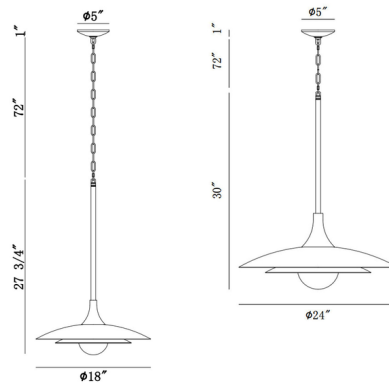

Shown in white / white

CLICK TO VIEW PRODUCT

Notes: