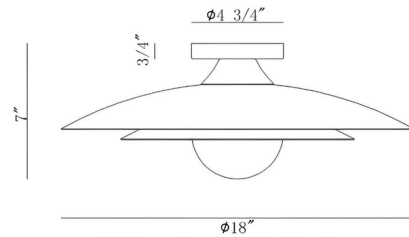

CLICK TO VIEW PRODUCT

Notes: