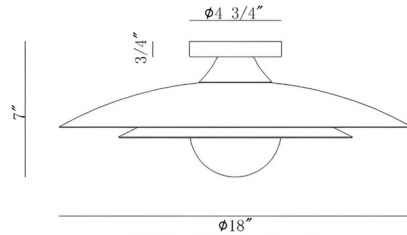

CLICK TO VIEW PRODUCT

Notes: