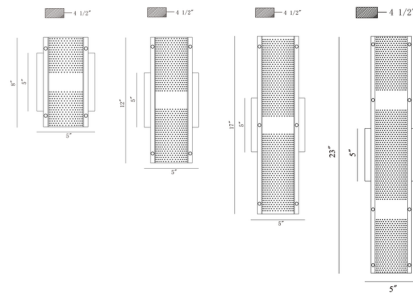

By Eurofase

Description

The Westcliffe Outdoor Wall Sconce exudes industrial sophistication, composed of a dark perforated metal cylinder and contrasting brass accents. It provides an uplight and downlight, while warm illumination also peeks out through the perforations, creating interesting plays of light and shadow.

Specifications

COLOR N/A
BODY FINISH Black
WATTAGE 17W
DIMMER Standard 120V
DIMENSIONS 5"W x 23"H x 4.5"D
INTEGRATED LED MODULE 1 x LED/17W/120V LED
COUNTRY OF ORIGIN China

Technical Information

LAMP LIFE 50000 hours
COLOR RENDERING 90 CRI
LAMP COLOR 3000K
LUMENS/WATT 6.47
LUMINOUS FLUX 110 lumens

Shown in black

CLICK TO VIEW PRODUCT

Notes: