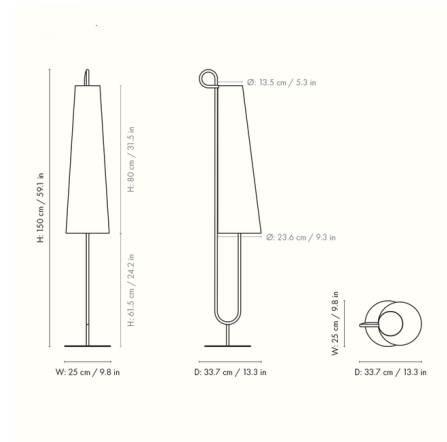

### Description

The Ancora Floor Lamp takes both its name and shape from the Italian word for anchor. Ancora's fabric shade in natural linen and polyester is cylindrical and slanted on one side for a unique geometric silhouette. A curving metal frame supports the shade and adds an understated accent to the design. On/off switch located on cord.

### Specifications

COLOR	Natural
BODY FINISH	Black
WATTAGE	24W
DIMMER	N/A
DIMENSIONS	13.3"W x 59.1"H x 9.8"D
BULB NOT INCLUDED	2 x A19/Medium (E26)/12W/120V LED
COUNTRY OF ORIGIN	China

CLICK TO VIEW PRODUCT