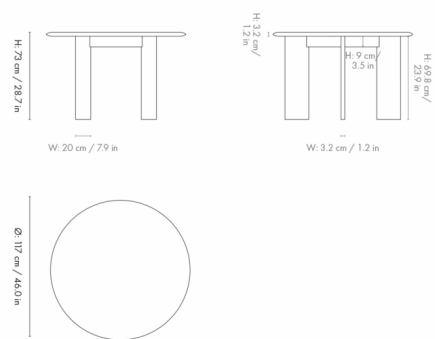

### Description

The Bevel Dining Table features gently rounded edges and broad legs for a soft, modern expression. Bevel is constructed from FSC-certified solid wood and has a round tabletop to accommodate up to 4 seats.

### Specifications

COLOR	N/A
BODY FINISH	Black Oiled Beech
WATTAGE	N/A
DIMMER	N/A
DIMENSIONS	46.1"W x 28.7"H
BULB	N/A
COUNTRY OF ORIGIN	Croatia

CLICK TO VIEW PRODUCT

Notes: