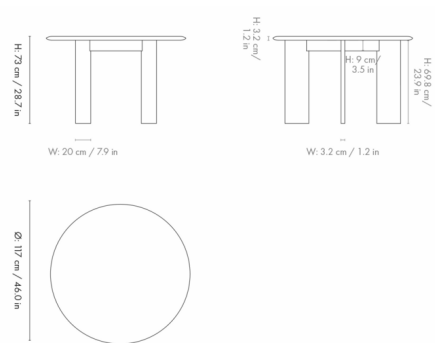

### Description

The Bevel Dining Table features gently rounded edges and broad legs for a soft, modern expression. Bevel is constructed from FSC-certified solid wood and has a round tabletop to accommodate up to 4 seats.

### Specifications

COLOR	N/A
BODY FINISH	Black Oiled Beech
WATTAGE	N/A
DIMMER	N/A
DIMENSIONS	46.1"W x 28.7"H
BULB	N/A
COUNTRY OF ORIGIN	Croatia

CLICK TO VIEW PRODUCT

Notes: