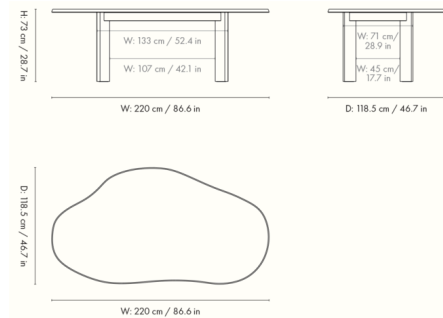

### Specifications

COLOR	N/A
BODY FINISH	Dark Stained Beech
WATTAGE	N/A
DIMMER	N/A
DIMENSIONS	86.6"W x 28.7"H x 46.7"D
BULB	N/A
COUNTRY OF ORIGIN	Croatia

CLICK TO VIEW PRODUCT

Notes: