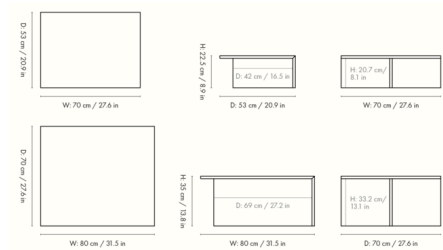

### Description

Originally inspired by Japanese minimalism, the Distinct Grande Duo Table features a pair of tables that feature the creation of a complex structure based on the repetition of simple rectangular planes. The tables can be nested together or placed separately to create a variety of possible configurations. The simple lines of the silhouette contrast with richness of the travertine's earthy textures. With the natural and diverse qualities of the sand-colored limestone, it provides rawness and tangibility that highlight the piece's architectural character.

### Specifications

COLOR	N/A
BODY FINISH	Travertine
WATTAGE	N/A
DIMMER	N/A
DIMENSIONS	52.4"W x 13.8"H x 27.6"D
BULB	N/A
COUNTRY OF ORIGIN	Portugal

CLICK TO VIEW PRODUCT

Notes: