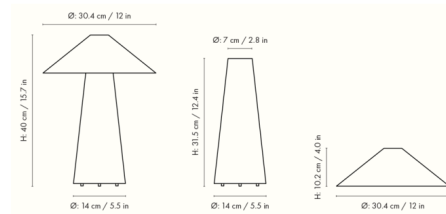

### Specifications

COLOR	N/A
BODY FINISH	Natural
WATTAGE	12W
DIMMER	N/A
DIMENSIONS	11.97"W x 15.75"H
BULB NOT INCLUDED	1 x B10/Candelabra (E12)/12W/120V LED
COUNTRY OF ORIGIN	China

CLICK TO VIEW PRODUCT