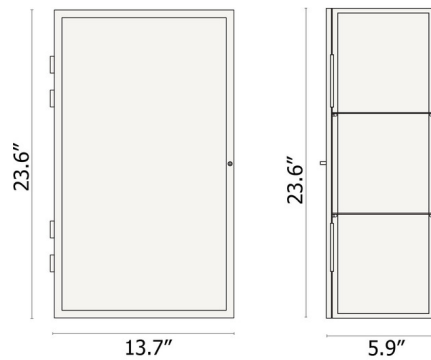

Description

The Haze Wall Cabinet is a practical wall mounted cabinet that is perfect for storing small objects in your kitchen, bathroom, or even used in your hallway. Available with a Black or Cashmere finish complemented by a Reeded Glass pane on the door. Two metal shelves included. Can be installed with door opening from either direction.

Shown in oxide red / reeded glass

Specifications

COLOR	Reeded Glass
BODY FINISH	Oxide Red
WATTAGE	N/A
DIMMER	N/A
DIMENSIONS	13.8"W x 23.6"H x 5.9"D
BULB	N/A
COUNTRY OF ORIGIN	China

CLICK TO VIEW PRODUCT

Notes: