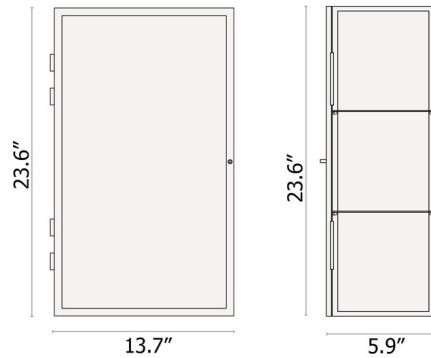

Description

The Haze Wall Cabinet is a practical wall mounted cabinet that is perfect for storing small objects in your kitchen, bathroom, or even used in your hallway. Available with a Black or Cashmere finish complemented by a Reeded Glass pane on the door. Two metal shelves included. Can be installed with door opening from either direction.

Shown in oxide red / reeded glass

Specifications

COLOR	Reeded Glass
BODY FINISH	Oxide Red
WATTAGE	N/A
DIMMER	N/A
DIMENSIONS	13.8"W x 23.6"H x 5.9"D
BULB	N/A
COUNTRY OF ORIGIN	China

CLICK TO VIEW PRODUCT

Notes: