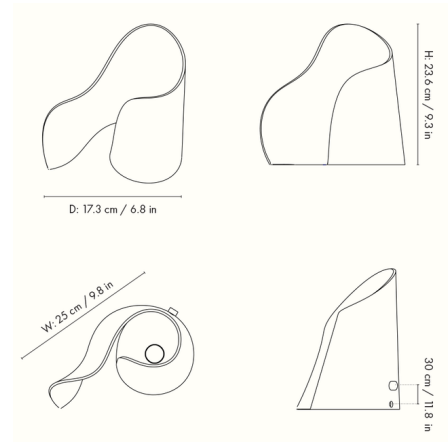

Description

The Oyster Table Lamp features a curving organic form inspired by the shape of oyster shells. The sconce is crafted from cast aluminum which creates a rough natural texture. An LED strip within the fixture creates an intriguing interplay of light and shadow. Dimmer switch located on cord.

Shown in black

Specifications

COLOR	N/A
BODY FINISH	Black
WATTAGE	4W
DIMMER	N/A
DIMENSIONS	9.84"W x 9.29"H x 6.8"D
BULB NOT INCLUDED	1 x B10/Candelabra (E12)/4W/120V LED
COUNTRY OF ORIGIN	China

CLICK TO VIEW PRODUCT